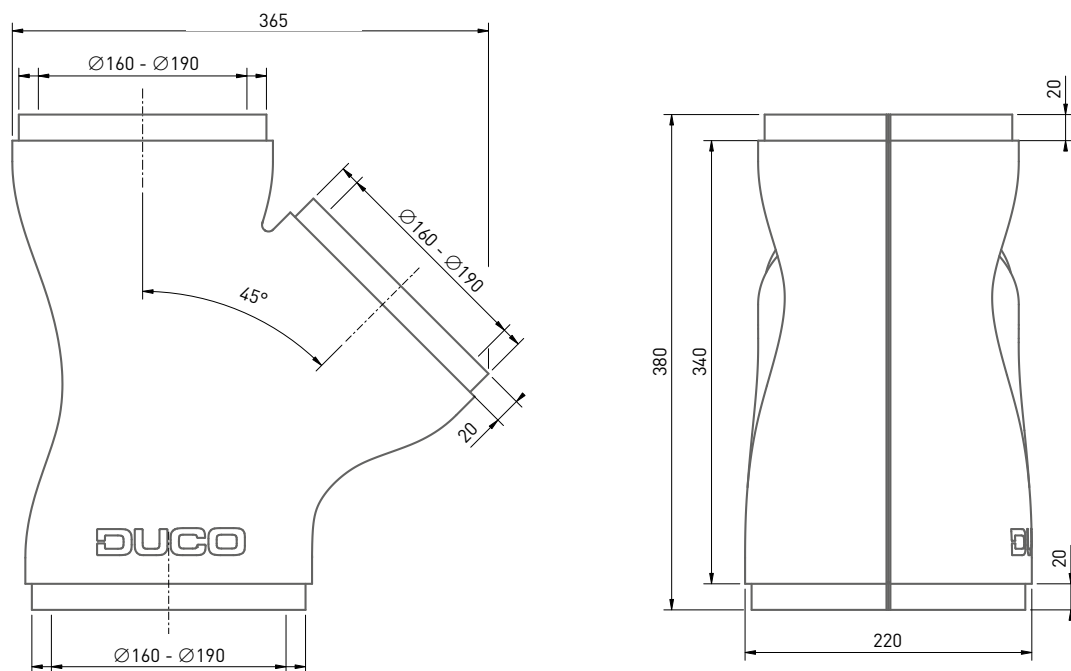

## Branch Piece

Ø 180 → 2 x Ø 160

The Duco Branch Piece (Ø 180 → 2 X Ø 160) has been developed for quick installation of the multi-zone valves on the DucoBox Energy Comfort (Plus) and DucoBox Energy Sky. Thanks to the well-thought-out design, the pressure is evenly distributed over both zones, improving the acoustics of the system. The connection pieces with joint allow the branch piece to be fitted to any type of DUCO ventilation system. The Multi-zone Valves can also be mounted airtight without additional material. Save time = save money!

### Properties

Item number	0000-4995
Dimensions (W x H x D)	365 x 380 x 220 mm
Weight	260 g
Material	EPP

Colour	Black
Connections	1 x Ø 180 (F) → 2 x Ø 160 (F)
Suitable for use with	DucoBox Energy Comfort (Plus) DucoBox Energy Sky

### Dimensions